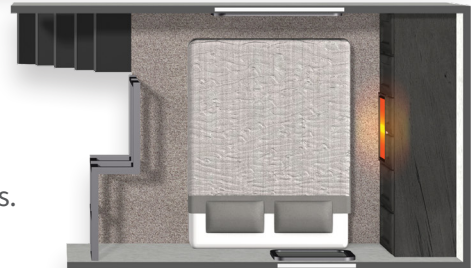

COLORADO

REAR PATIO LOFT FLOORPLANS

COLORADO 260THCLOFT

Length: 29' 11" **Weight:** 7,522 lbs **Sleeps:** 4-6
Fresh Water: 46 gals. **Grey Water:** 84 gals. **Waste Water:** 42 gals.

COLORADO 360THCLOFT

Length: 36' 5" **Weight:** 8,485 lbs **Sleeps:** 4-5
Fresh Water: 46 gals. **Grey Water:** 84 gals. **Waste Water:** 42 gals.